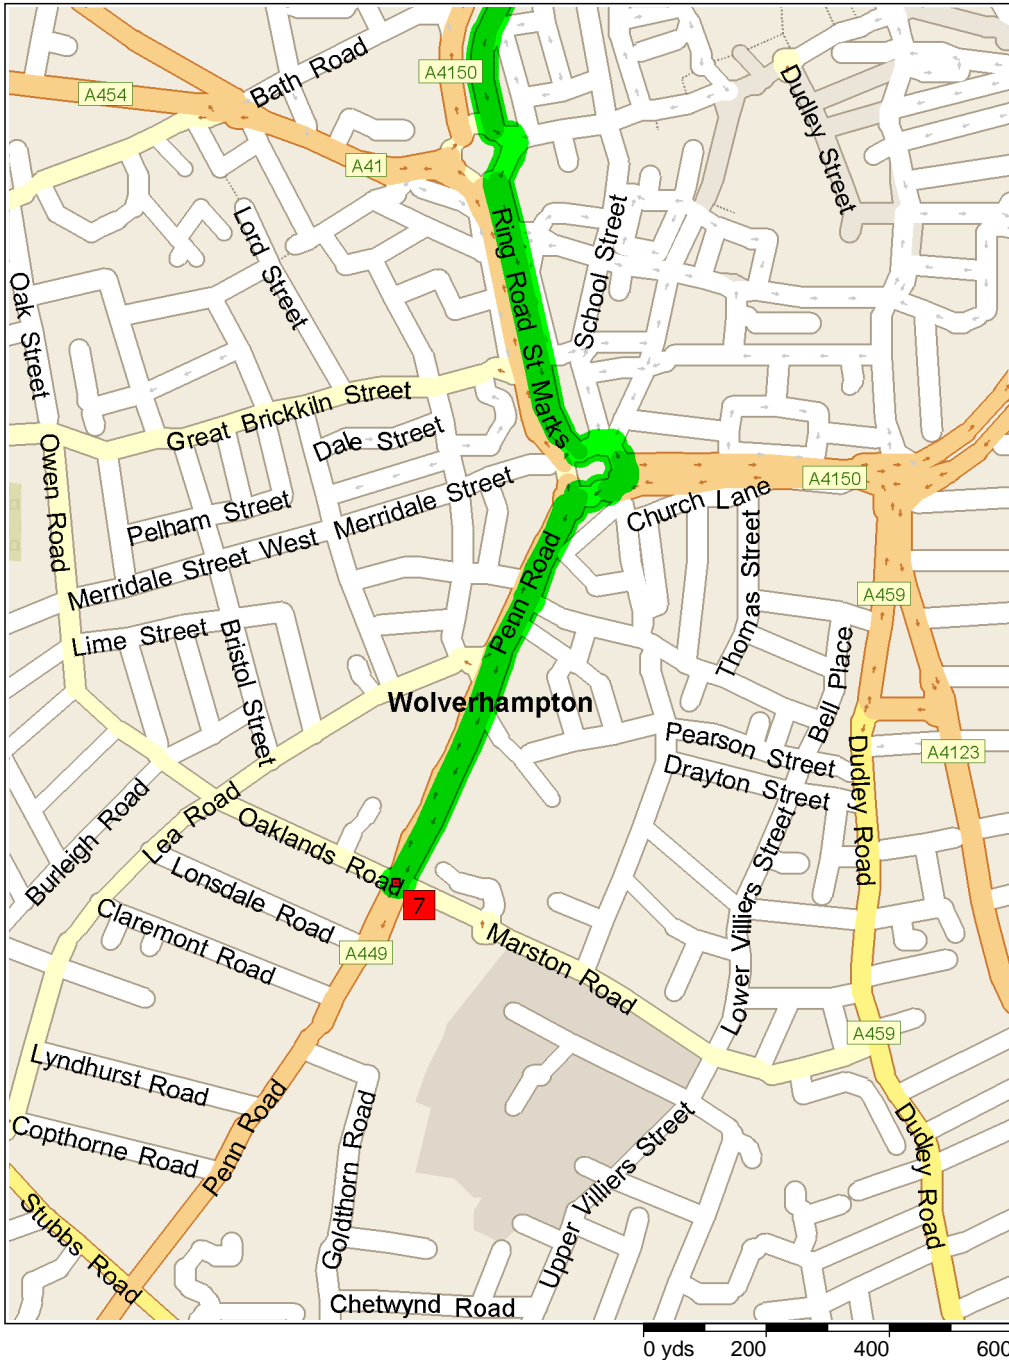

- 15:09 284.9 mi At roundabout, take the THIRD exit onto A449 [Penn Road] f...
  0.5 mi
- 15:10 285.4 mi Turn RIGHT (West) onto Local road(s) for 10 yds
- 15:11 285.4 mi ■ Arrive Quality Hotel Wolverhampton [Penn Road, Wolverhampton, WV3 0, United Kingdom, Tel: +... 1902-429216]