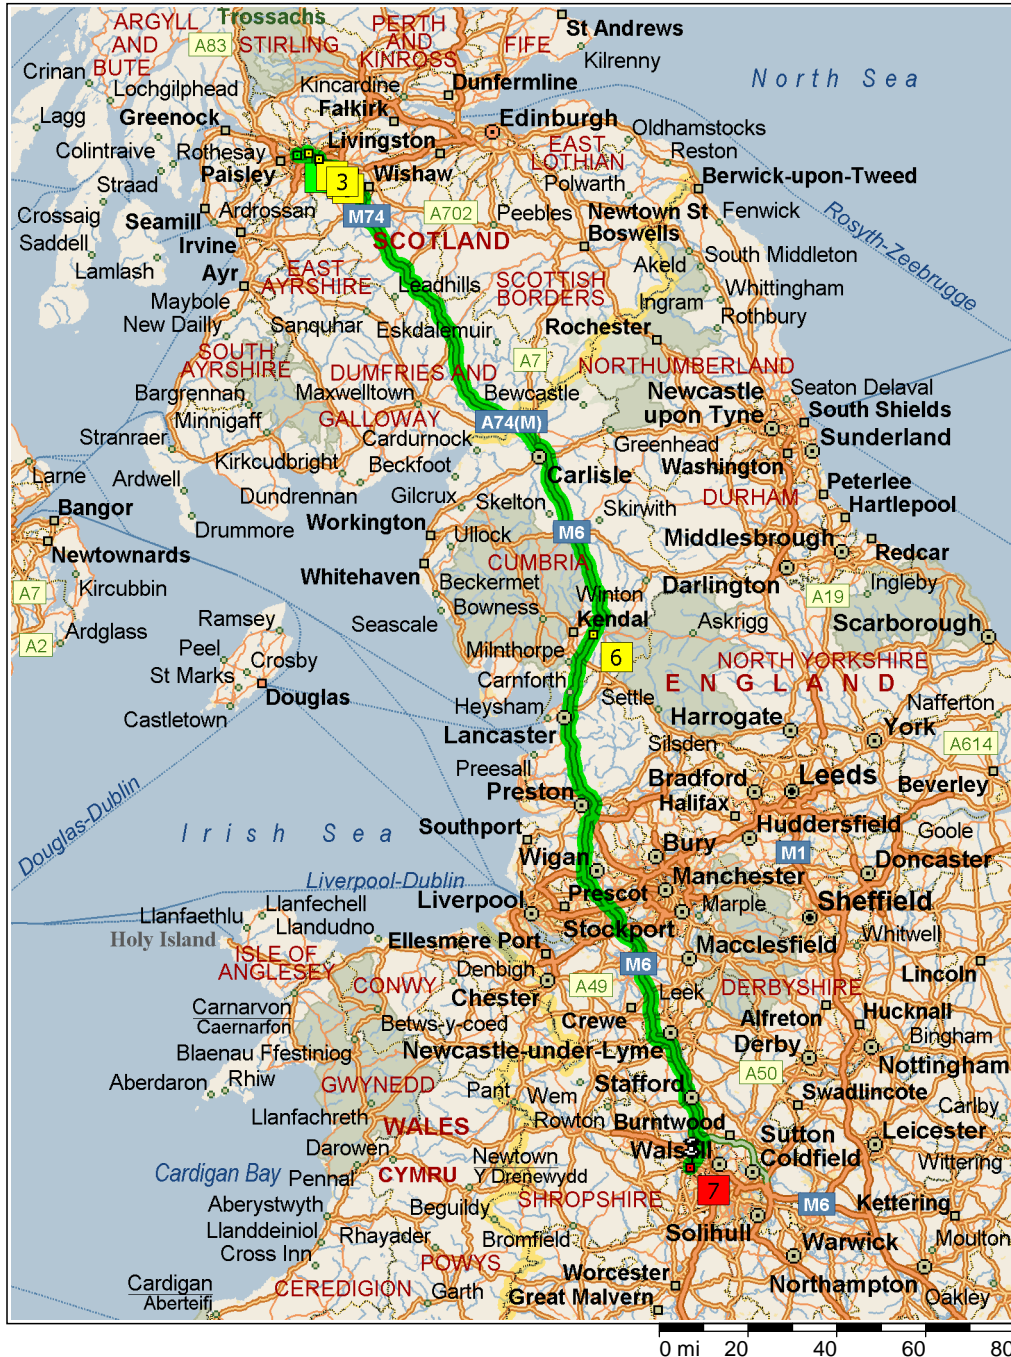

Iri2006.outbound-mrben

285.4 miles; 5 hours, 41 minutes

- 09:30 0.0 mi **1** Depart Curle St, Glasgow G14 0 on Edzell Street (North) for 0.1 mi
- 09:30 0.1 mi Turn RIGHT (East) onto Dumbarton Road for 1.6 mi
- 09:34 1.7 mi Bear LEFT (East) onto B808 [Byres Road] for 0.6 ...
- 09:36 2.4 mi Bear RIGHT (East) onto B808 [Queen Margaret Drive] for 0.6 mi
- 09:38 3.0 mi Turn RIGHT (South) onto A81 [Maryhill Road] for 0.3 ...
- 09:39 3.3 mi Turn RIGHT (South) onto Braeside Street for 0.1 mi
- 09:40 3.4 mi Turn LEFT (East) onto Dalmally Street for 131 yds
- 09:41 3.5 mi **2** Arrive Kirkland St, Glasgow G20 6
- 09:46 3.5 mi Depart Kirkland St, Glasgow G20 6 on Dalmally Street (East) for 10 yds
- 09:46 3.5 mi Turn RIGHT (South) onto Kirkland Street for 0.1 mi
- 09:46 3.6 mi Turn LEFT (East) onto Raeberry Street for 142 yds
- 09:47 3.7 mi Turn RIGHT (South) onto Maryhill Road for 0.4 mi
- 09:49 4.1 mi Keep STRAIGHT onto A804 [Maryhill Road] for 131 yds
- 09:49 4.2 mi Turn RIGHT (South-West) onto A804 [St Georges Road] for 0... mi
- 09:50 4.4 mi Take Ramp (LEFT) onto M8 for 2.1 mi
- 09:52 6.5 mi At Exit 14, keep LEFT onto Ramp for 0.2 mi towards B76... Blochairn / Dennistoun
- 09:52 6.6 mi Keep RIGHT to stay on Ramp for 65 yds
- 09:52 6.7 mi Take Local road(s) onto B763 for 0.5 mi
- 09:53 7.1 mi **3** Arrive near Glasgow
- 09:58 7.1 mi Depart near Glasgow on B763 [Alexandra Park Street] (South) for 0.6 mi
- 10:00 7.7 mi Turn LEFT (East) onto A89 [Gallowgate] for 0.2 mi
- 10:00 7.9 mi At roundabout, take the FIRST exit onto Local road(s) for 98 yds
- 10:00 8.0 mi Turn RIGHT (East) onto Local road(s) for 153 yds
- 10:01 8.1 mi **4** Arrive near Tollcross
- 10:11 8.1 mi Depart near Tollcross on Local road(s) (West) for 153 yds
- 10:11 8.2 mi Turn LEFT (South) onto Local road(s) for 76 yds